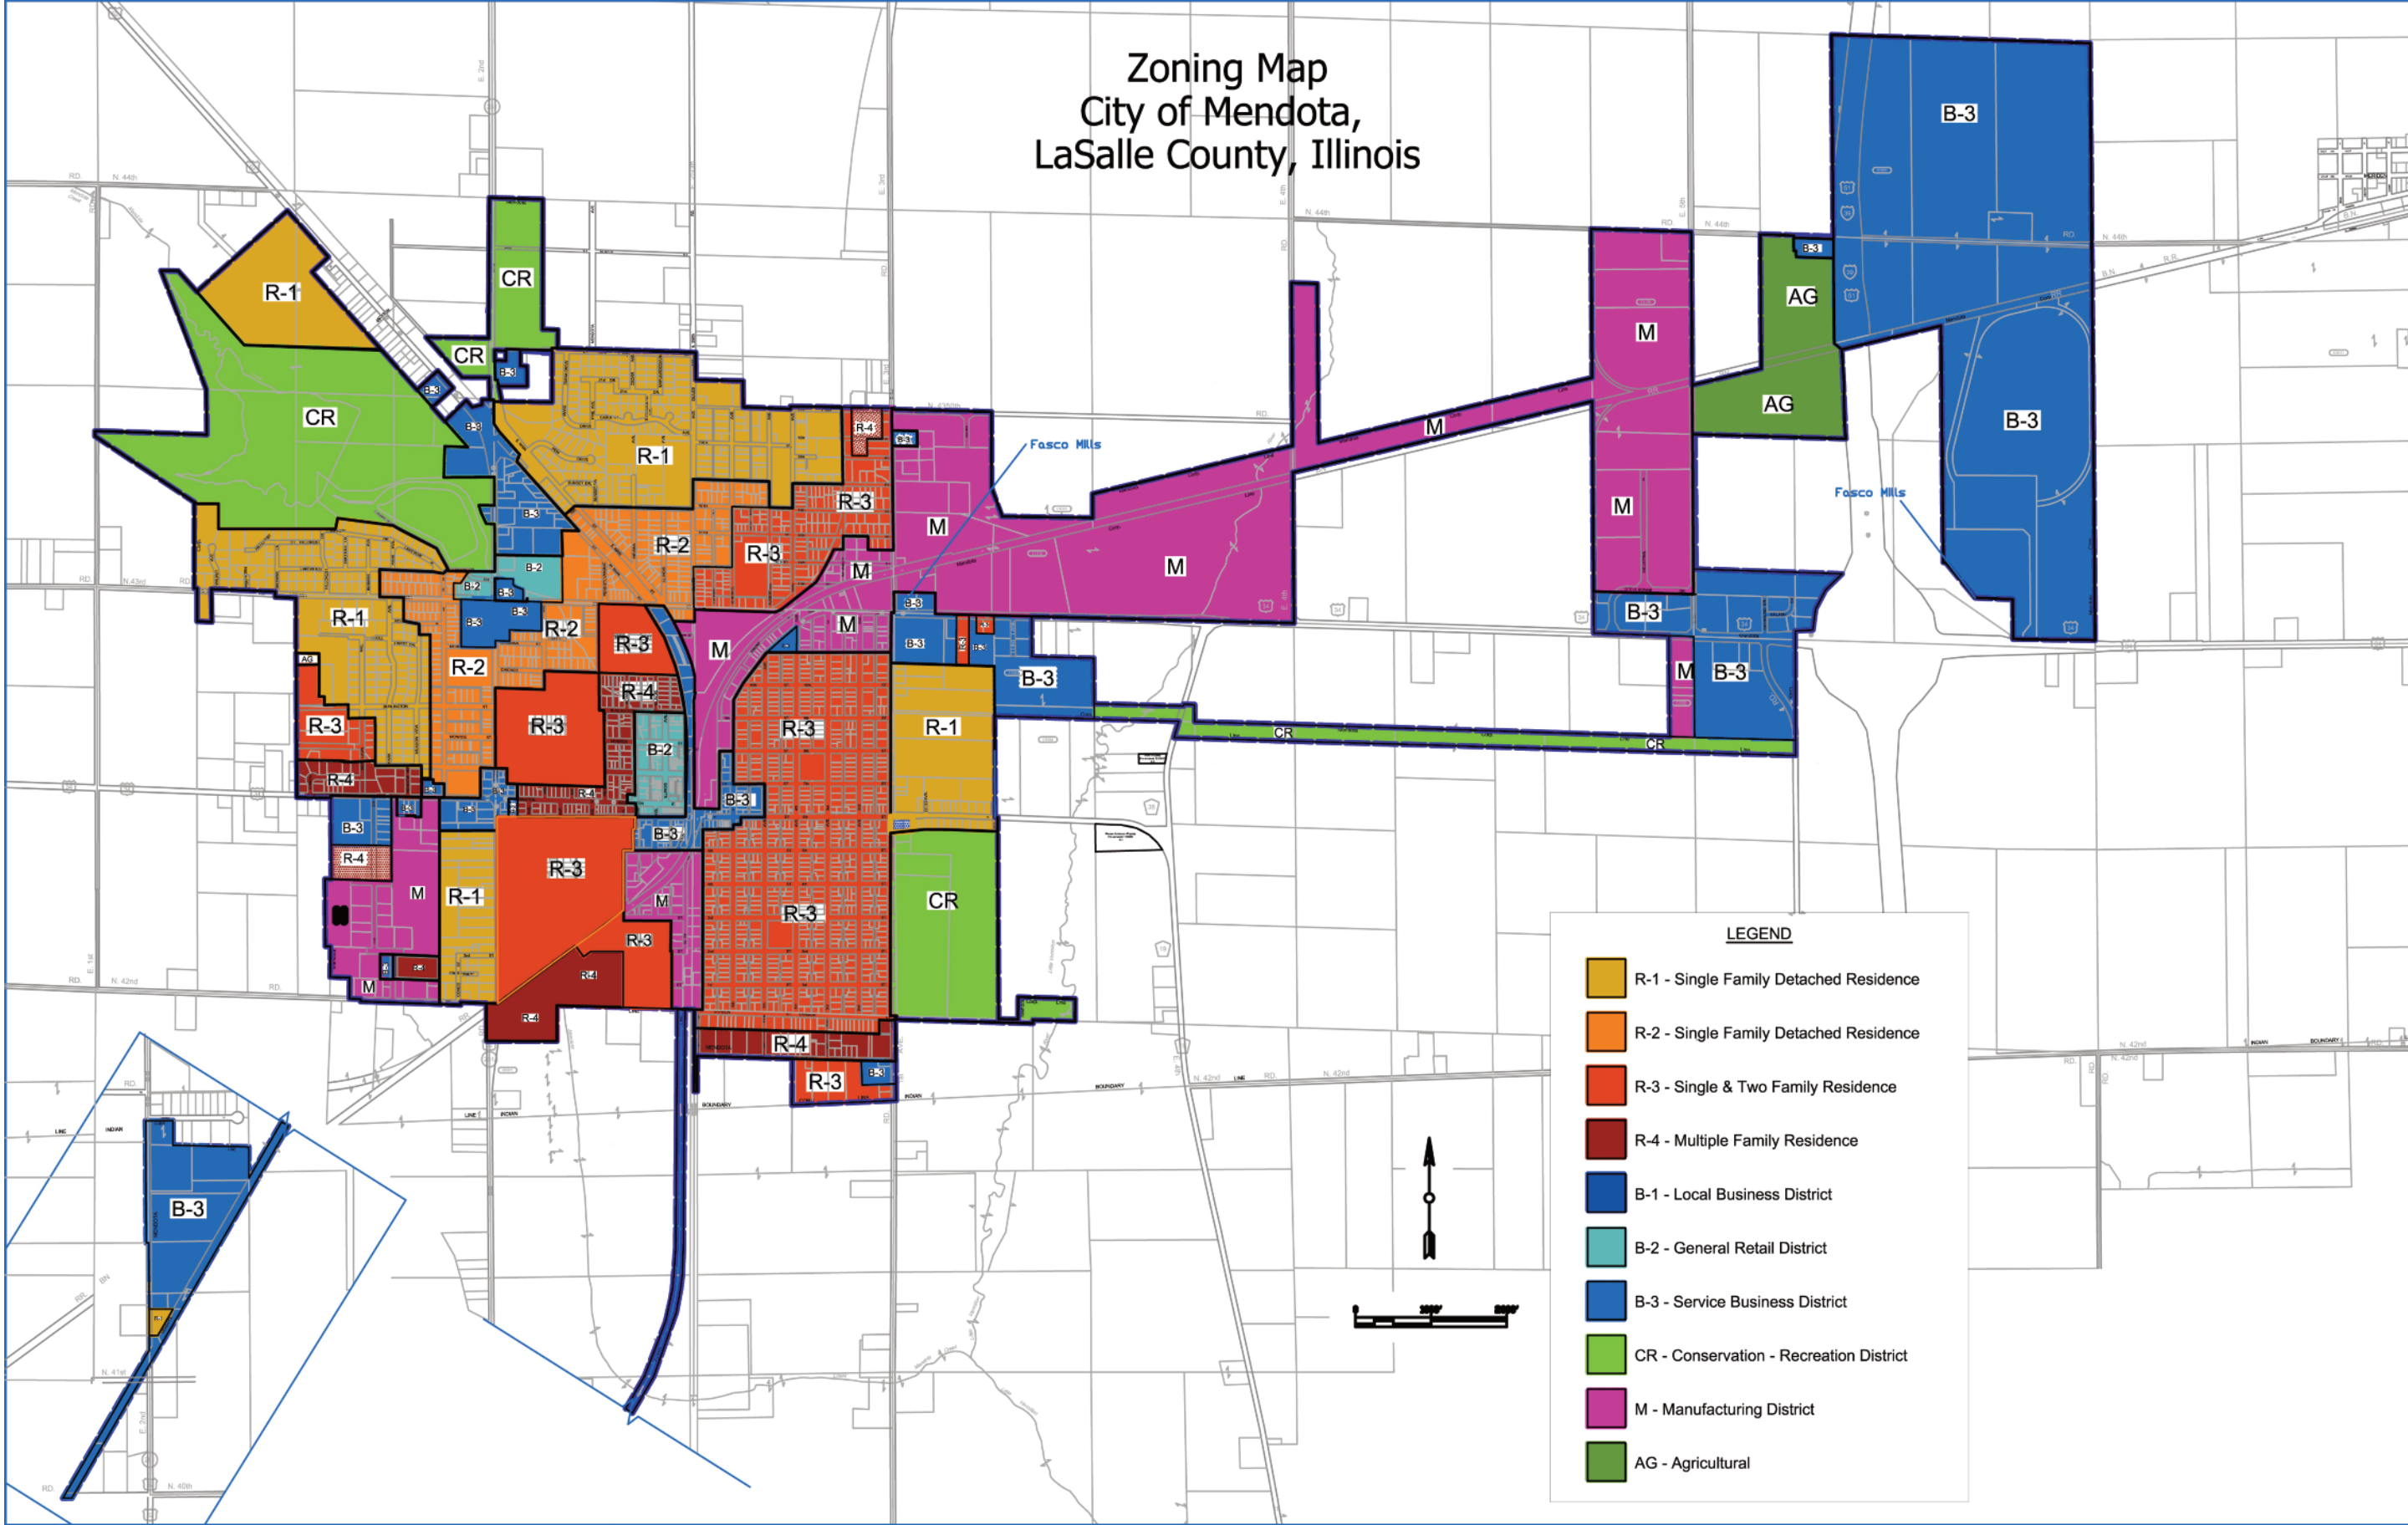

Zoning Map City of Mendota, LaSalle County, Illinois

LEGEND

- R-1 - Single Family Detached Residence
- R-2 - Single Family Detached Residence
- R-3 - Single & Two Family Residence
- R-4 - Multiple Family Residence
- B-1 - Local Business District
- B-2 - General Retail District
- B-3 - Service Business District
- CR - Conservation - Recreation District
- M - Manufacturing District
- AG - Agricultural