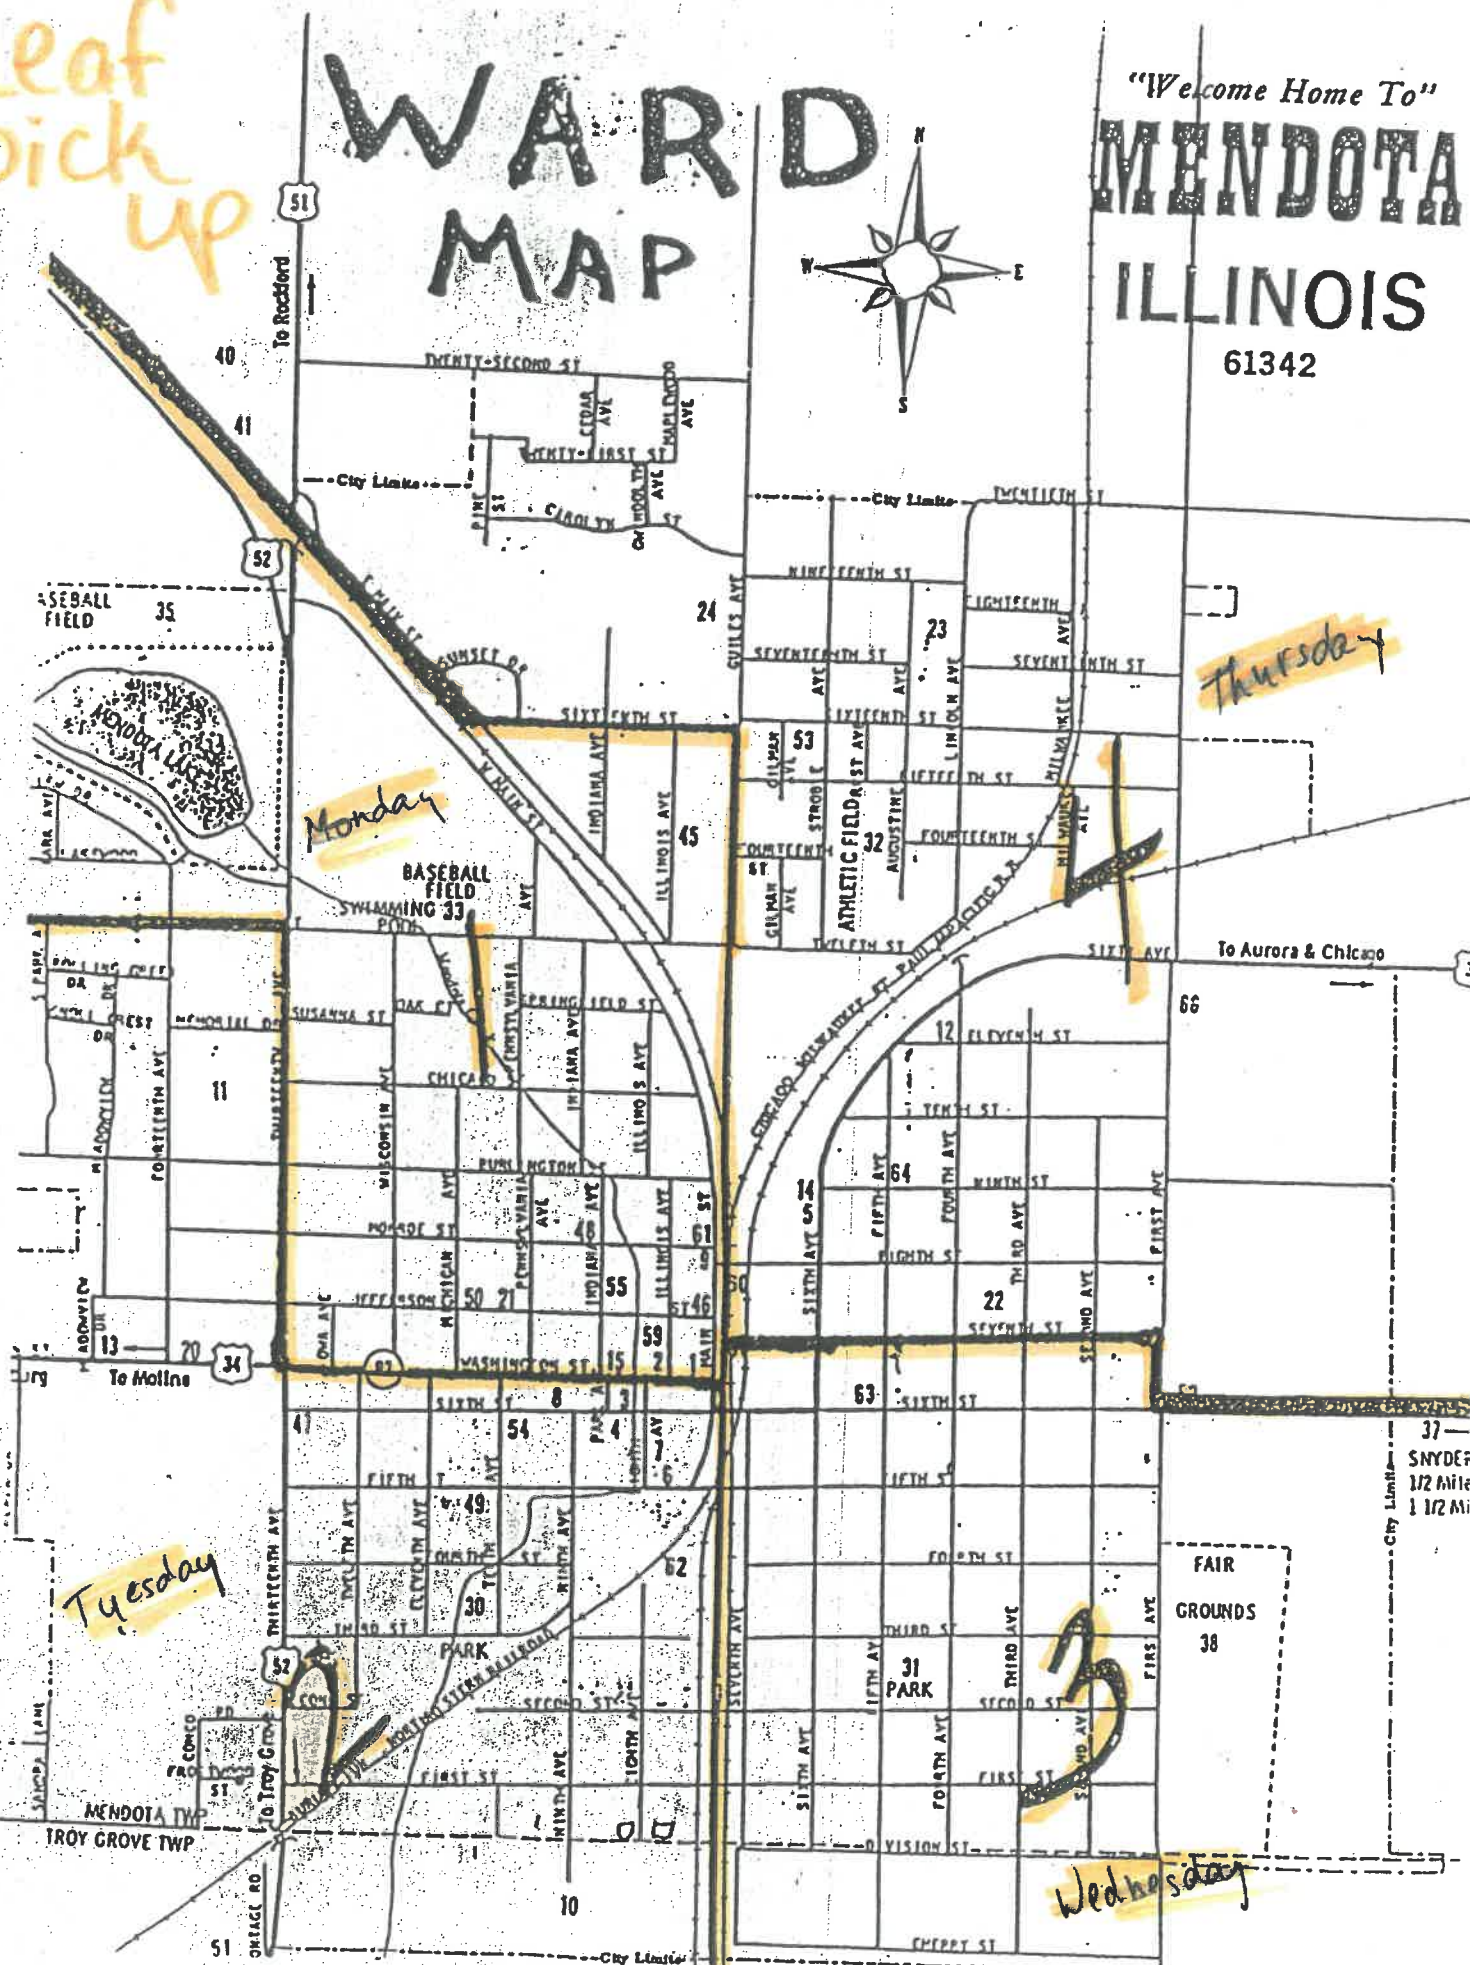

leaf
pick
up

WARD MAP

"Welcome Home To"
MENDOTA
ILLINOIS

61342

Monday

Thursday

Tuesday

Wednesday

3

37 -
SNYDER
1/2 Mile
1 1/2 Mi